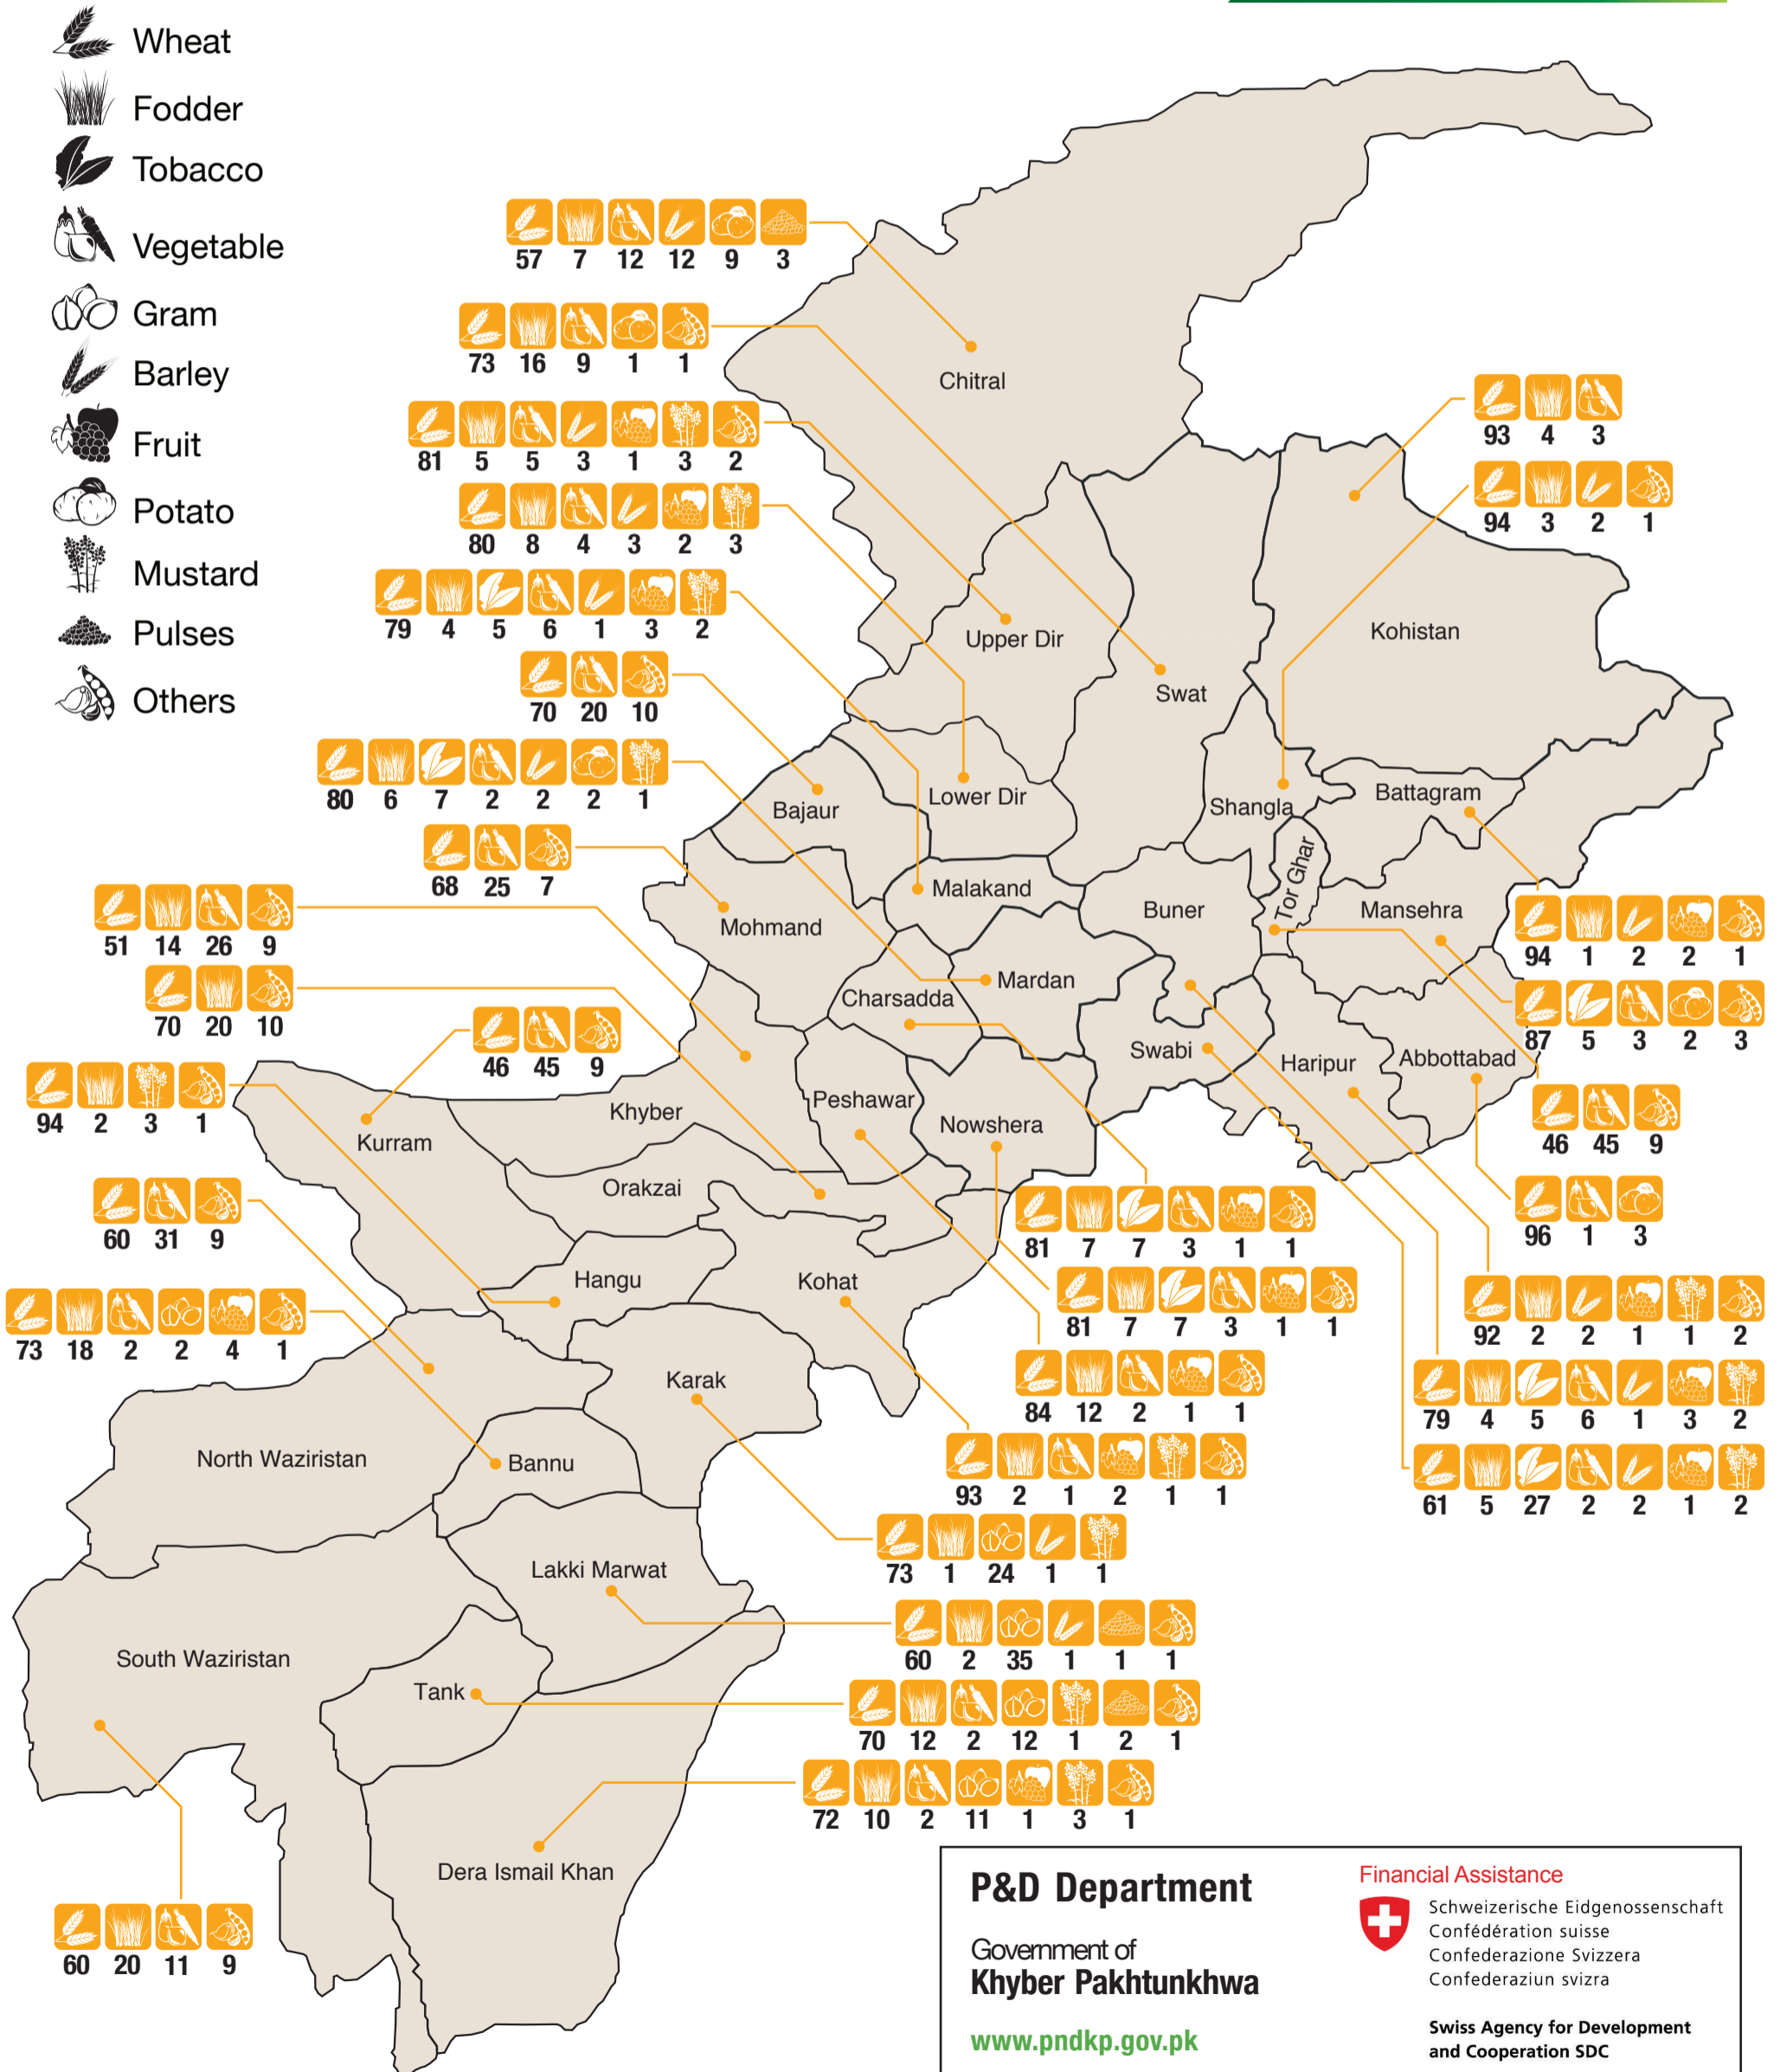

Rabi Cropping Zones

Provincial Snapshot

Khyber Pakhtunkhwa

District wise Distribution of Major Crops (% net cropped area)

P&D Department

Government of
Khyber Pakhtunkhwa

www.pndkp.gov.pk

Financial Assistance

Schweizerische Eidgenossenschaft
Confédération suisse
Confederazione Svizzera
Confederaziun svizra

Swiss Agency for Development
and Cooperation SDC